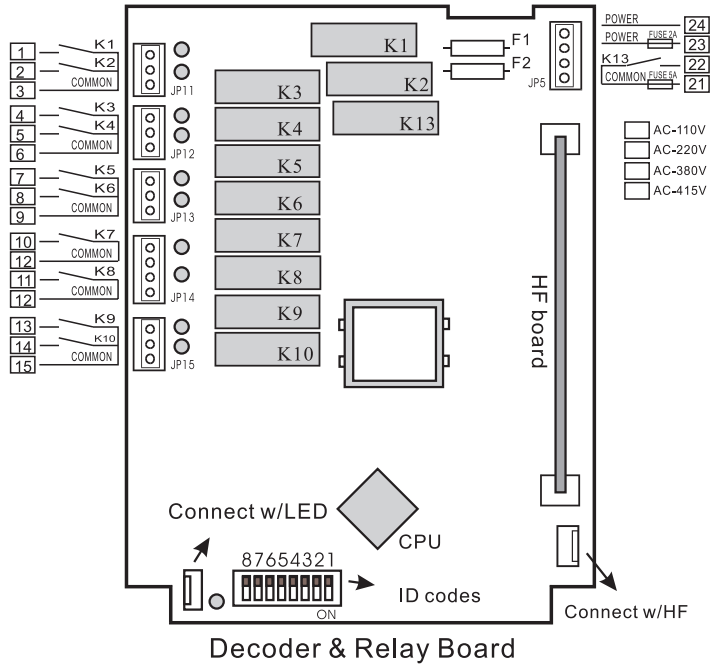

## APOLLO C1-10PB installation wiring diagram

F1 2A Power Fuse

F2 5A Main Fuse

K13 Main ( stop )

K1 1<sup>ST</sup> step in A

K2 1<sup>ST</sup> step in B

K3 1<sup>ST</sup> step in C

K4 1<sup>ST</sup> step in D

K5 1<sup>ST</sup> step in E

K6 1<sup>ST</sup> step in F

K7 1<sup>ST</sup> step in G

K8 1<sup>ST</sup> step in H

K9 1<sup>ST</sup> step in I

K10 1<sup>ST</sup> step in J

Button-legend  
(custom-made on demand)