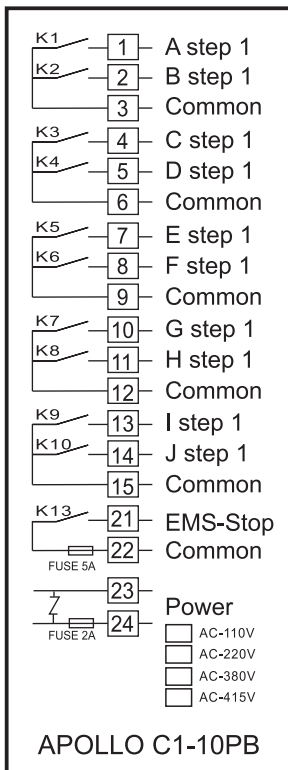

## APOLLO C1-10PB installation wiring diagram

F1 2A Power Fuse

F2 5A Main Fuse

K13 Main ( stop )

K1 1<sup>ST</sup> step in A

K2 1<sup>ST</sup> step in B

K3 1<sup>ST</sup> step in C

K4 1<sup>ST</sup> step in D

K5 1<sup>ST</sup> step in E

K6 1<sup>ST</sup> step in F

K7 1<sup>ST</sup> step in G

K8 1<sup>ST</sup> step in H

K9 1<sup>ST</sup> step in I

K10 1<sup>ST</sup> step in J

Button-legend  
(custom-made on demand)