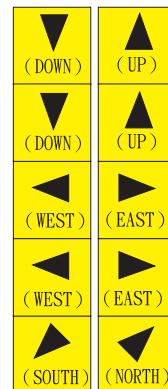

## APOLLO C1-10PB installation wiring diagram

F1 2A Power Fuse

F2 5A Main Fuse

K13 Main ( stop )

K1 1<sup>ST</sup> step in A

K2 1<sup>ST</sup> step in B

K3 1<sup>ST</sup> step in C

K4 1<sup>ST</sup> step in D

K5 1<sup>ST</sup> step in E

K6 1<sup>ST</sup> step in F

K7 1<sup>ST</sup> step in G

K8 1<sup>ST</sup> step in H

K9 1<sup>ST</sup> step in I

K10 1<sup>ST</sup> step in J

Button-legend  
(custom-made on demand)