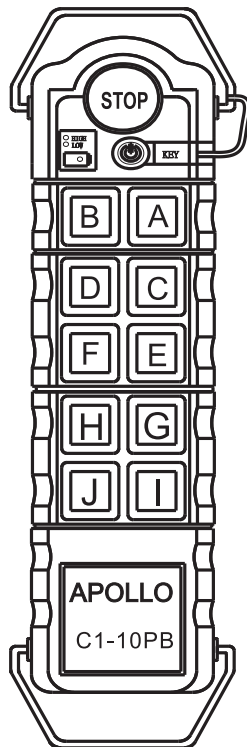

## APOLLO C1-10PB installation wiring diagram

F1 2A Power Fuse

F2 5A Main Fuse

K13 Main ( stop )

K1 1<sup>ST</sup> step in A

K2 1<sup>ST</sup> step in B

K3 1<sup>ST</sup> step in C

K4 1<sup>ST</sup> step in D

K5 1<sup>ST</sup> step in E

K6 1<sup>ST</sup> step in F

K7 1<sup>ST</sup> step in G

K8 1<sup>ST</sup> step in H

K9 1<sup>ST</sup> step in I

K10 1<sup>ST</sup> step in J

Button-legend  
(custom-made on demand)