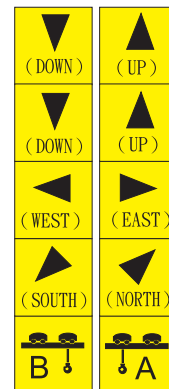

Our duty is ensure your safety, so you can rely on an excellent device

APOLLO C1-10PB/AB installation wiring diagram

F1 2A Power Fuse

F2 5A Main Fuse

K13 Main (stop)

K1 1ST step in A

K2 1ST step in B

K3 1ST step in C

K4 1ST step in D

K5 1ST step in E

K6 1ST step in F

K7 1ST step in G

K8 1ST step in H

K9 1ST step in I

K10 1ST step in J

Button-legend
(custom-made on demand)