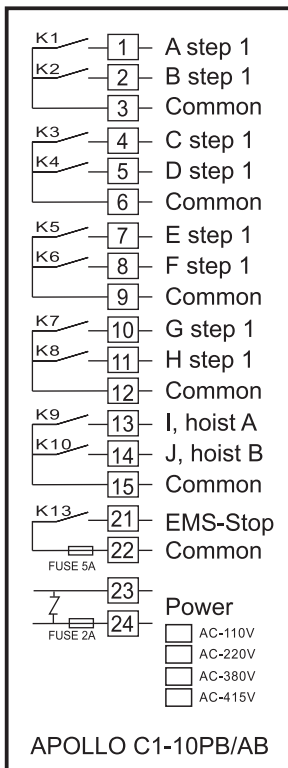

Our duty is ensure your safety, so you can rely on an excellent device

APOLLO C1-10PB/AB installation wiring diagram

F1 2A Power Fuse

F2 5A Main Fuse

K13 Main (stop)

K1 1ST step in A

K2 1ST step in B

K3 1ST step in C

K4 1ST step in D

K5 1ST step in E

K6 1ST step in F

K7 1ST step in G

K8 1ST step in H

K9 1ST step in I

K10 1ST step in J

Button-legend
(custom-made on demand)