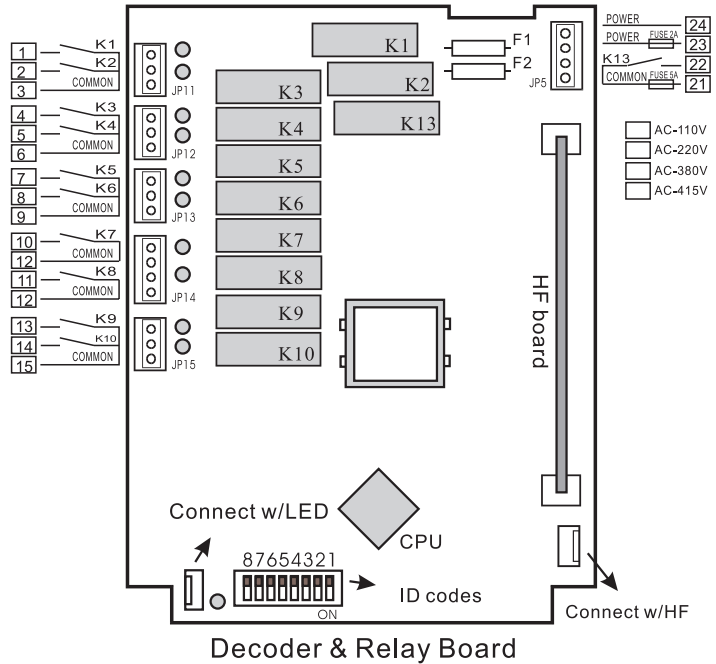

Our duty is ensure your safety, so you can rely on an excellent device

APOLLO C1-10PB/AB installation wiring diagram

F1 2A Power Fuse

F2 5A Main Fuse

K13 Main (stop)

K1 1ST step in A

K2 1ST step in B

K3 1ST step in C

K4 1ST step in D

K5 1ST step in E

K6 1ST step in F

K7 1ST step in G

K8 1ST step in H

K9 1ST step in I

K10 1ST step in J

Button-legend
(custom-made on demand)