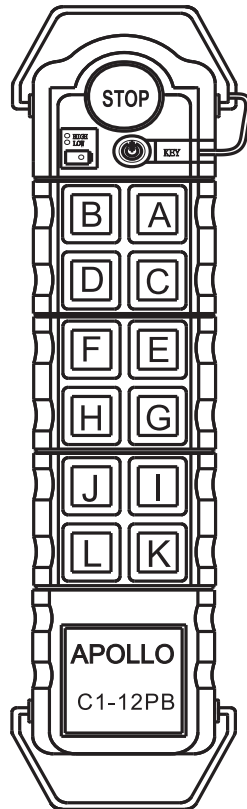

Button-legend
(custom-made on demand)