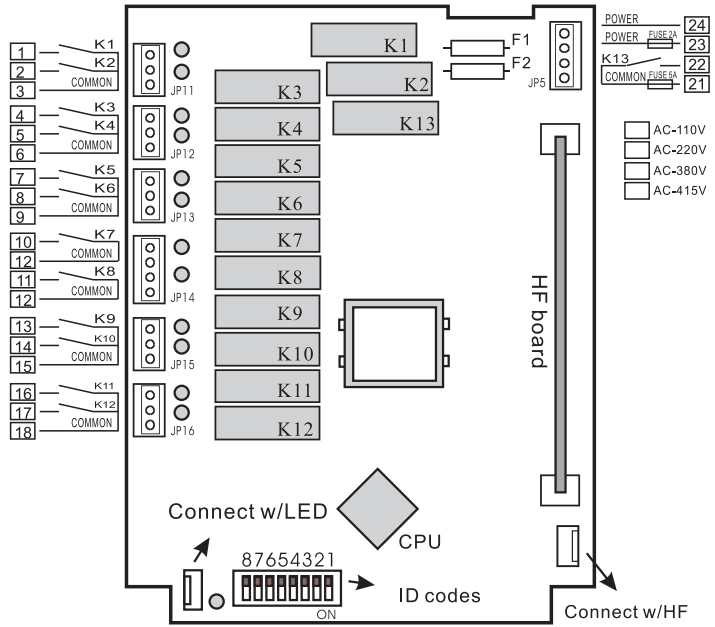

Our duty is ensure your safety, so you can rely on an excellent device

APOLLO C1-12PB installation wiring diagram

F1 2A Power Fuse

F2 5A Main Fuse

K13 Main (stop)

K1 1ST step in A

K2 1ST step in B

K3 1ST step in C

K4 1ST step in D

K5 1ST step in E

K6 1ST step in F

K7 1ST step in G

K8 1ST step in H

K9 1ST step in I

K10 1ST step in J

K11 1ST step in K

K12 1ST step in L

Decoder & Relay Board

Button-legend
(custom-made on demand)