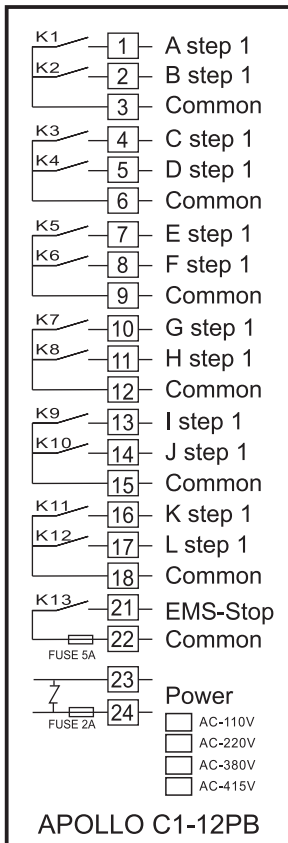

Button-legend
(custom-made on demand)