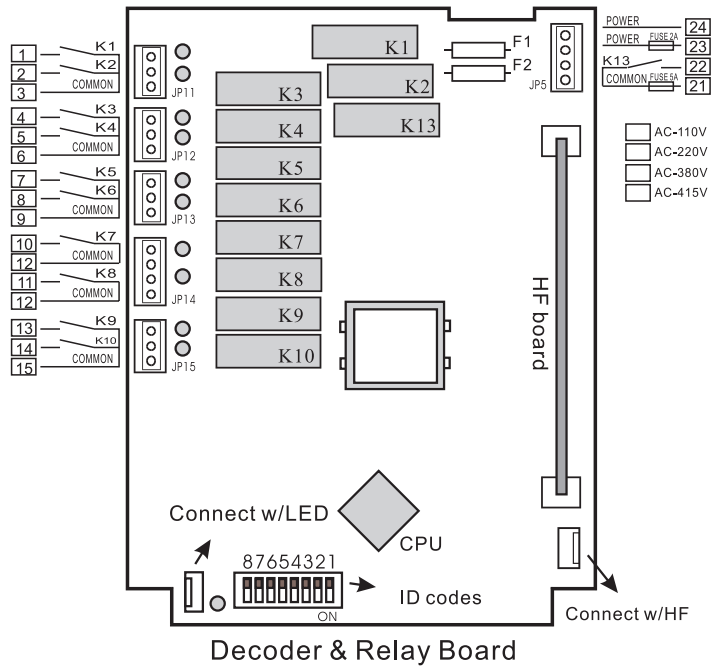

Our duty is ensure your safety, so you can rely on an excellent device

APOLLO C1-10PB/AL installation wiring diagram

F1 2A Power Fuse

F2 5A Main Fuse

K13 Main (stop)

K1 1ST step in A

K2 1ST step in B

K3 1ST step in C

K4 1ST step in D

K5 1ST step in E

K6 1ST step in F

K7 1ST step in G

K8 1ST step in H

K9 1ST step in I

K10 1ST step in J

Button-legend
(custom-made on demand)