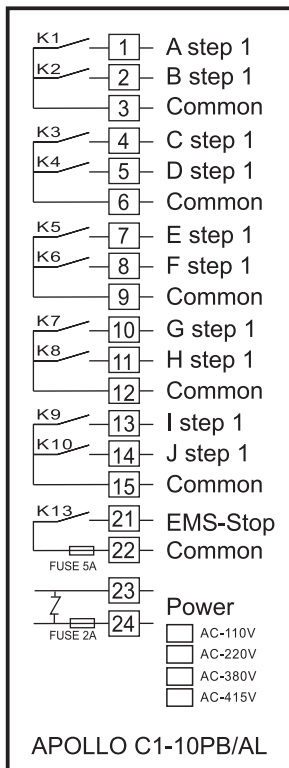

Our duty is ensure your safety, so you can rely on an excellent device

APOLLO C1-10PB/AL installation wiring diagram

F1 2A Power Fuse

F2 5A Main Fuse

K13 Main (stop)

K1 1ST step in A

K2 1ST step in B

K3 1ST step in C

K4 1ST step in D

K5 1ST step in E

K6 1ST step in F

K7 1ST step in G

K8 1ST step in H

K9 1ST step in I

K10 1ST step in J

Button-legend
(custom-made on demand)