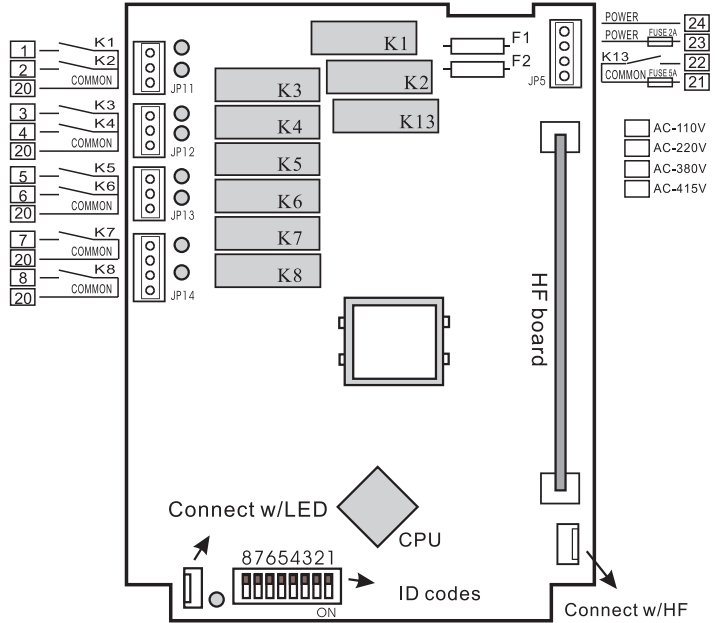

Our duty is ensure your safety, so you can rely on an excellent device

APOLLO C2-8PB/AB installation wiring diagram

2nd step relay board

Decoder & Relay Board

F1 2A Power Fuse

F2 5A Main Fuse

K13 Main (stop)

K1 1ST step in A

K2 1ST step in B

K3 1ST step in C

K4 1ST step in D

K5 1ST step in E

K6 1ST step in F

K7 1ST step in G

K8 1ST step in H

L1 2ND step in A

L2 2ND step in B

L3 2ND step in C

L4 2ND step in D

L5 2ND step in E

L6 2ND step in F

APOLLO C2-8PB/AB

Button-legend
(custom-made on demand)