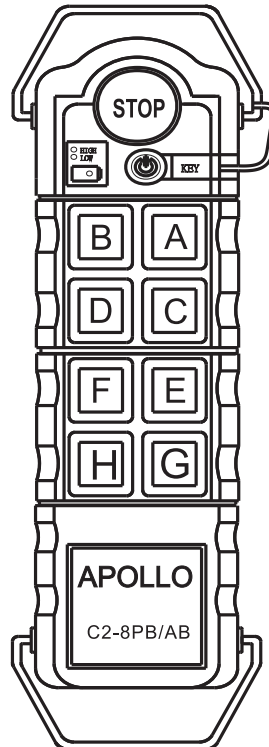

Our duty is ensure your safety, so you can rely on an excellent device

APOLLO C2-8PB/AB installation wiring diagram

2nd step relay board

Decoder & Relay Board

F1 2A Power Fuse

F2 5A Main Fuse

K13 Main (stop)

K1 1ST step in A

K2 1ST step in B

K3 1ST step in C

K4 1ST step in D

K5 1ST step in E

K6 1ST step in F

K7 1ST step in G

K8 1ST step in H

L1 2ND step in A

L2 2ND step in B

L3 2ND step in C

L4 2ND step in D

L5 2ND step in E

L6 2ND step in F

APOLLO C2-8PB/AB

Button-legend
(custom-made on demand)