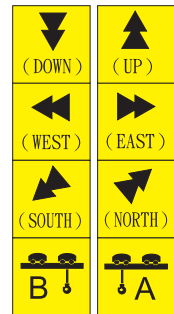

Our duty is ensure your safety, so you can rely on an excellent device

APOLLO C2-8PB/AB installation wiring diagram

2nd step relay board

Decoder & Relay Board

F1 2A Power Fuse

F2 5A Main Fuse

K13 Main (stop)

K1 1ST step in A

K2 1ST step in B

K3 1ST step in C

K4 1ST step in D

K5 1ST step in E

K6 1ST step in F

K7 1ST step in G

K8 1ST step in H

L1 2ND step in A

L2 2ND step in B

L3 2ND step in C

L4 2ND step in D

L5 2ND step in E

L6 2ND step in F

APOLLO C2-8PB/AB

Button-legend
(custom-made on demand)