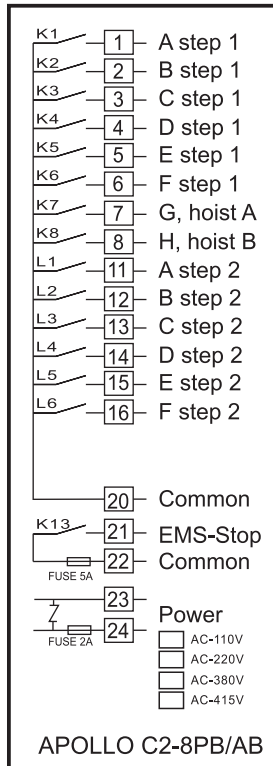

Our duty is ensure your safety, so you can rely on an excellent device

APOLLO C2-8PB/AB installation wiring diagram

2nd step relay board

Decoder & Relay Board

F1 2A Power Fuse

F2 5A Main Fuse

K13 Main (stop)

K1 1ST step in A

K2 1ST step in B

K3 1ST step in C

K4 1ST step in D

K5 1ST step in E

K6 1ST step in F

K7 1ST step in G

K8 1ST step in H

L1 2ND step in A

L2 2ND step in B

L3 2ND step in C

L4 2ND step in D

L5 2ND step in E

L6 2ND step in F

APOLLO C2-8PB/AB

Button-legend
(custom-made on demand)