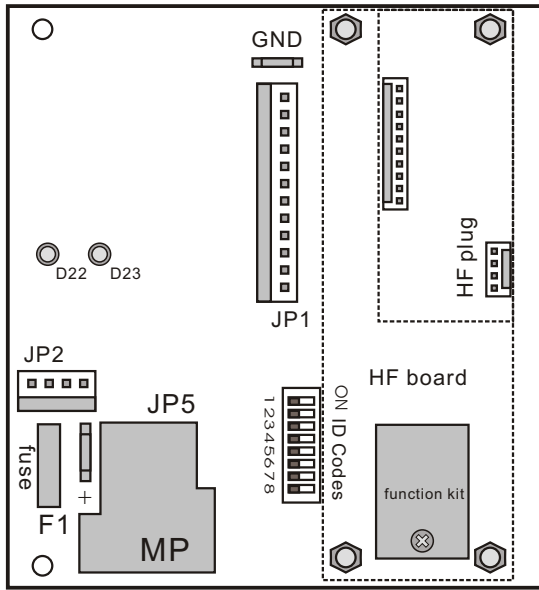

APOLLO mini 40 Installation Wiring Diagram

Encoder Board

Internal wiring

Receiver

Transmitter