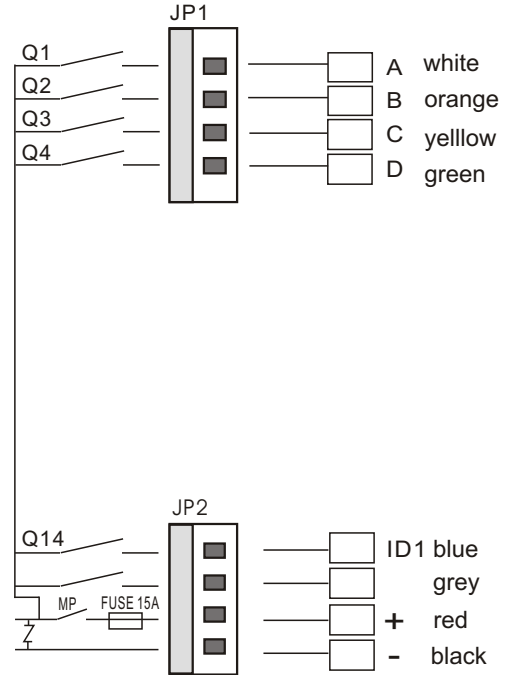

APOLLO mini 40 Installation Wiring Diagram

Encoder Board

Internal wiring

Receiver

Transmitter